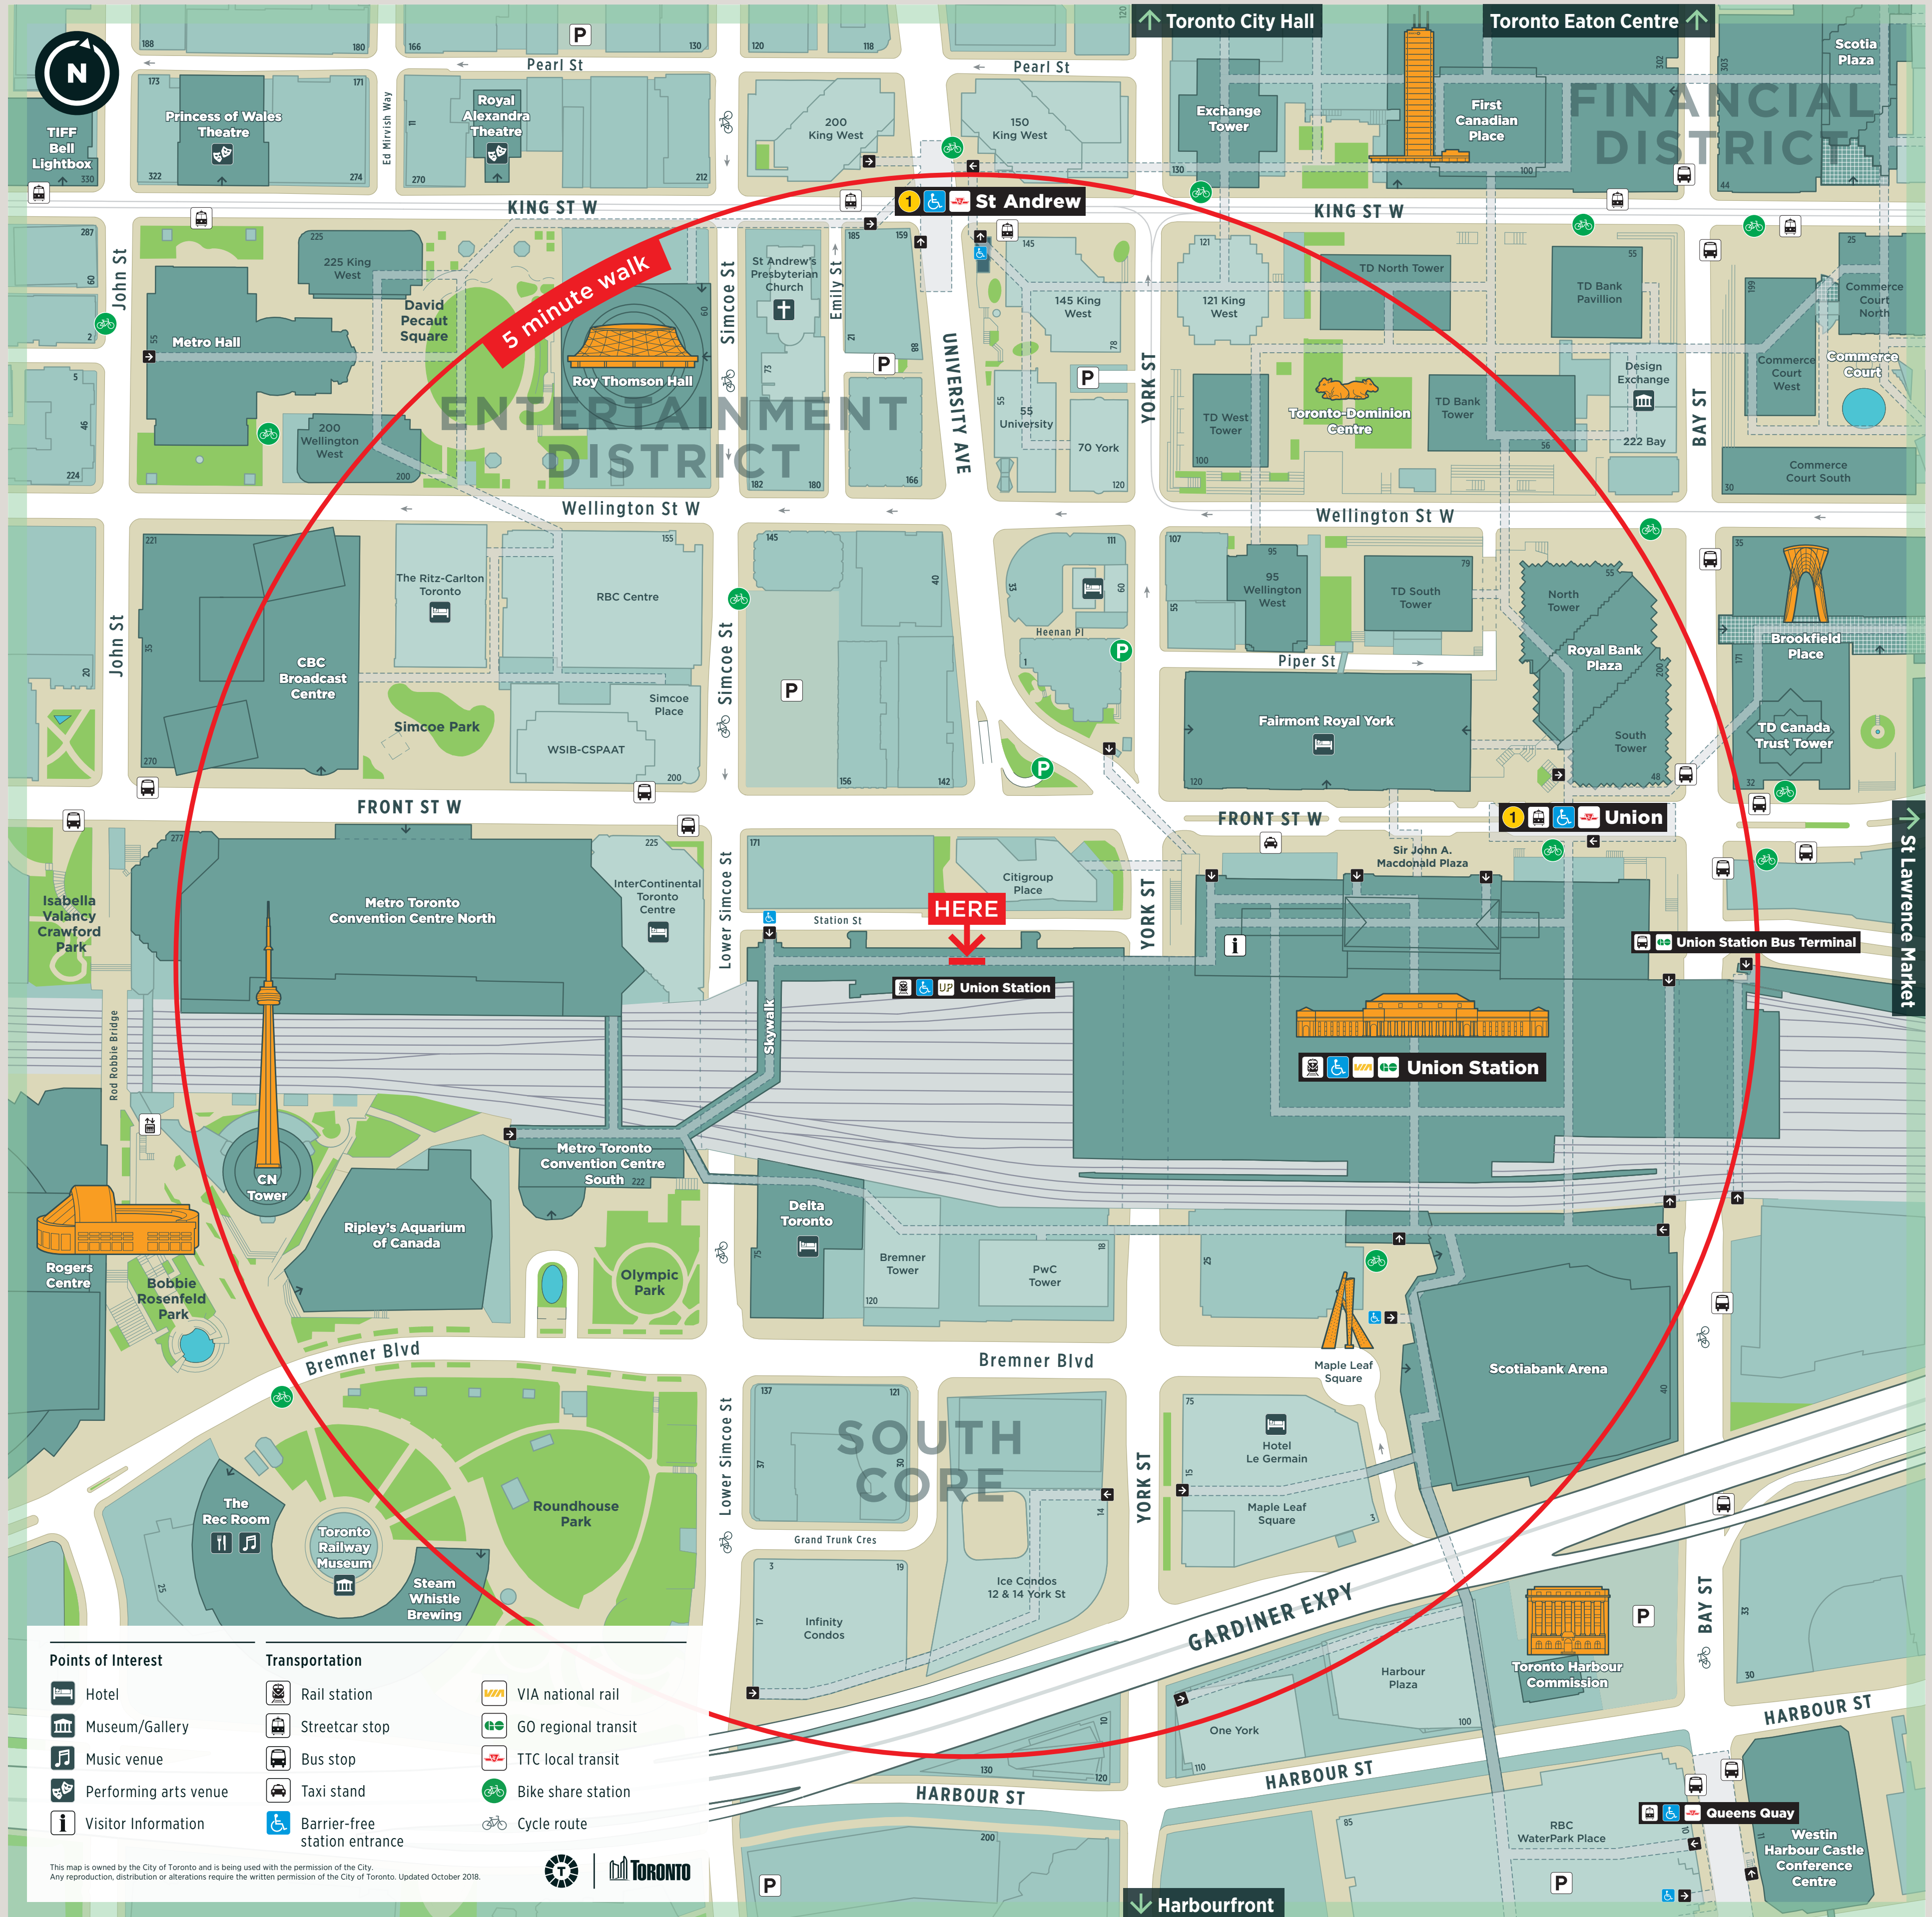

Union Station Area Map | Plan du quartier

Points of Interest	Transportation	Transit
Hotel	Rail station	VIA national rail
Museum/Gallery	Streetcar stop	GO regional transit
Music venue	Bus stop	TTC local transit
Performing arts venue	Taxi stand	Bike share station
Visitor Information	Barrier-free station entrance	Cycle route