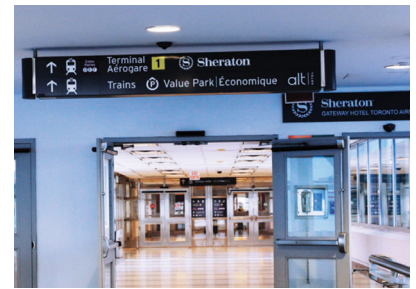

Terminal 3 Arrivals Directions to UP Express Pearson Station

Welcome to Toronto!

Follow the Train to City icon to get to our station

The UP Express Station is in Terminal 1. Get there by taking the FREE Terminal Link Train.

Step 1

Option A - Elevator: Follow the train icon above and "Train to City" signage. Take the elevator, near door "D", to level 3.

Option B - Escalator: Or, if you prefer, take the escalator located near door "F". Keep to your right and you'll come to a second set of escalators that will take you to level 3.

Step 2

Walk towards the end of the hall.

Step 3

Either take the elevator to the left, or the escalator to the right, to reach the Terminal Link train platform.

Step 4

Take the FREE blue Terminal Link train (2-8 minutes) to Terminal 1 and the UP Express Station.